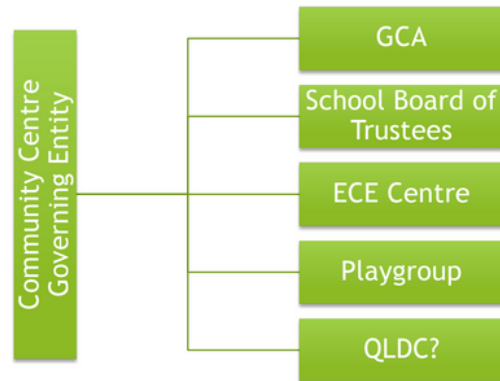

ECE Newsletter

Issue No. 1 | March 2024

Welcome

This is the first official newsletter for the ECE development project. With this newsletter the Glenorchy Kids Collective aims to provide regular updates on the progress of the ECE Centre project.

One of the biggest items on the agenda for April is the potential combination of the ECE Centre project with renovations to the Glenorchy pool. This possibility is being explored because of significant logistical cross-over between the two facilities, a fact which came to light when in early meetings with the project architects. The Glenorchy Kids Collective wants your feedback – Do you support the combination of these two projects?

A project proposal overview is available on the Glenorchy community website, on the GKC Facebook page, or by emailing glenorchykidscollective@gmail.com. A vote on the proposal will take place at the GCA meeting on Thursday 4 April at 7:30pm. Anyone unable to attend the meeting is encouraged to cast their vote in the ballot box located at the petrol station.

Current Proposal - Outline

What's coming up?

ECE-Pool Merger Vote

When: 7:30pm, 4 April

Where: Glenorchy Town Hall

Routeburn Classic Transportation & BBQ

When: Saturday 20 April

Where: Routeburn Shelter

Info: The GKC will be providing a finish line BBQ as well as transportation for contestants at this year's Routeburn Classic to fundraise for the ECE centre. Last year's transportation for the race raised $1200 towards the project. Volunteers still needed, please contact Jess or Christina at glenorchykidscollective@gmail.com to get involved

Quiz Night Series

When: TBC

Where: The Glenorchy Hotel

Info: The best quiz night south of Mount Cook returns for another year of fun, facts, and fundraising. $20 entry per team per night, limit 4 people per team. Great raffle and overall prizes to be won.

Call for volunteers

If you'd like to get involved please get in touch with Jessica or Christina at glenorchykidscollective@gmail.com